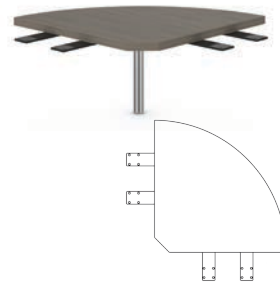

Two single seat units, two end arms and one cushion bridge

Five single seat units, two end arms, one table bridge and one corner table

Three single seat units, one table bridge and two end arms

Three single bench units, one cushion bridge and one table bridge

MVL5002

- 3"W x 18.5"D x 9"H
- Non-handed, can be used on right or left side
- Available in all grade 1 seating fabrics or in Luxhide bonded leather (various colors)

Center Arm (Single)

MVL5002C

- 3"W x 18.5"D x 9"H
- For use in between single seat and bench units
- Available in all grade 1 seating fabrics or in Luxhide bonded leather (various colors)

Connecting Brackets (pair)

MVL5011

- 2.25"W x 10"D x 0.12"H
- Joins single seat and bench units

Single Table - 24"

MVL5007

- 24"W x 21"D x 15"H
- Available in all Ionic finishes (see page 14)

Corner Table - Quarter Round

MVL5009

- 21"W x 21"D x 14.5"H
- Includes monopost and connecting brackets
- Available in all Ionic finishes (see page 14)

Corner Table - Square

MVL5008

- 21"W x 21"D x 14.5"H
- Includes monopost and connecting brackets
- Available in all Ionic finishes (see page 14)