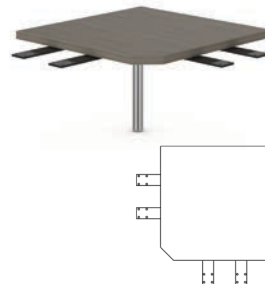

Two single seat units, two end arms and one cushion bridge

Five single seat units, two end arms, one table bridge and one corner table

Three single seat units, one table bridge and two end arms

Three single bench units, one cushion bridge and one table bridge

MVL5002

- 3"W x 18.5"D x 9"H
- Non-handed, can be used on right or left side
- Available in all grade 1 seating fabrics or in Luxhide bonded leather (various colors)

Center Arm (Single)

MVL5002C

- 3"W x 18.5"D x 9"H
- For use in between single seat and bench units
- Available in all grade 1 seating fabrics or in Luxhide bonded leather (various colors)

Connecting Brackets (pair)

MVL5011

- 2.25"W x 10"D x 0.12"H
- Joins single seat and bench units

Single Table - 24"

MVL5007

- 24"W x 21"D x 15"H
- Available in all Ionic finishes (see page 14)

Corner Table - Quarter Round

MVL5009

- 21"W x 21"D x 14.5"H
- Includes monopost and connecting brackets
- Available in all Ionic finishes (see page 14)

Corner Table - Square

MVL5008

- 21"W x 21"D x 14.5"H
- Includes monopost and connecting brackets
- Available in all Ionic finishes (see page 14)